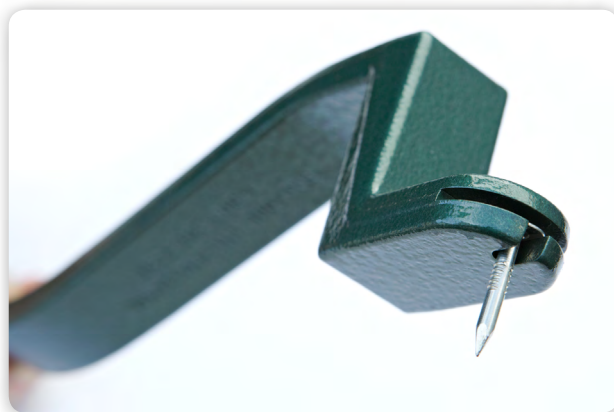

To Order, Call PacTool Today:

800.297.7487

View our how-to tool videos:
www.pactool.us/demo

**SMART
TOOLS
MADE FOR
SMARTER
BUILDERS.**

PACTOOL
INTERNATIONAL